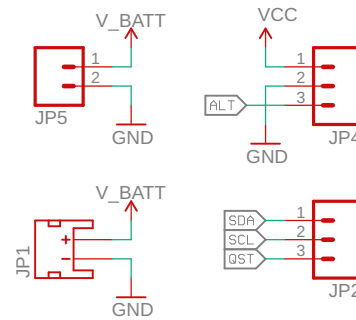

Fuel Gauge

WARNING

Only use with single cell LiPo batteries! This chip is not intended for multi-cell batteries!

Connectors

Released under the Creative Commons
Attribution Share-Alike 4.0 License
<https://creativecommons.org/licenses/by-sa/4.0/>

TITLE: SparkFun_Lipo_Fuel_Gauge

Design by: Aaron Weiss
Revised by: Dryw Wade

REV:
v12

Date: 1/16/2023 10:50 AM

Sheet: 1/1