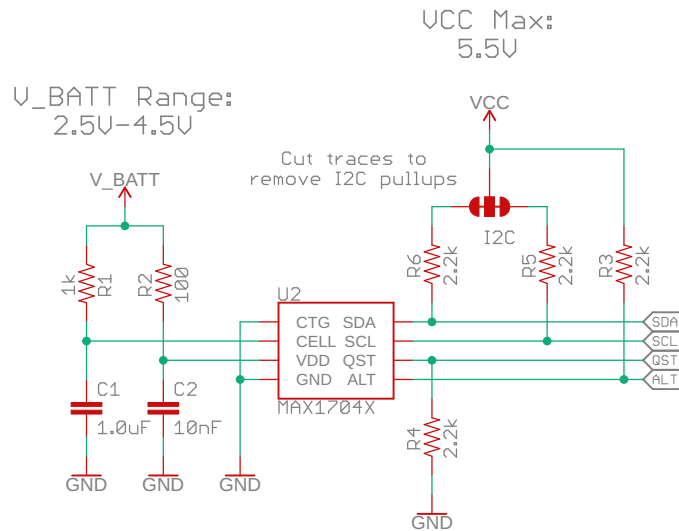

Fuel Gauge

WARNING

Only use with single cell LiPo batteries! This chip is not intended for multi-cell batteries!

Connectors

Released under the Creative Commons
Attribution Share-Alike 4.0 License
<https://creativecommons.org/licenses/by-sa/4.0/>

TITLE: SparkFun_Lipo_Fuel_Gauge

Design by: Aaron Weiss
Revised by: Dryw Wade

REV:
v12

Date: 1/16/2023 10:50 AM

Sheet: 1/1