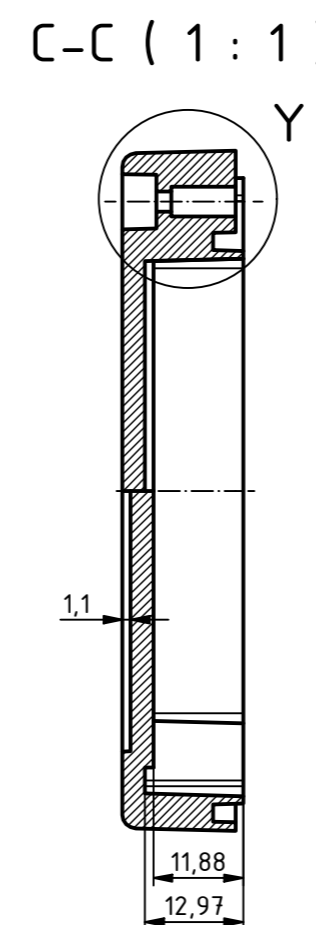

ISO ( 1 : 1 )

**RND**  
components

Z ( 2 : 1 )

SPECIFICATION	
RND NUMBER	RND 455-01337
Distrelec NUMBER	303-75-283
RND BAR CODE NUMBER	0042764639638
Product text English	Universal EnclosureABS-PC WL GREY.transp.lid.IP65
Outer Dimensions	90 x 60 x 39.9mm
Inner dimension length	63.6 x 52.9 x 38.8mm
Material	ABS & Polycarbonate
Colour	light grey, similar to RAL 7035
Lid	Transparent
Wall brackets	Yes
Colour	light grey, similar to RAL 7035
Protection class	IP65 IK07