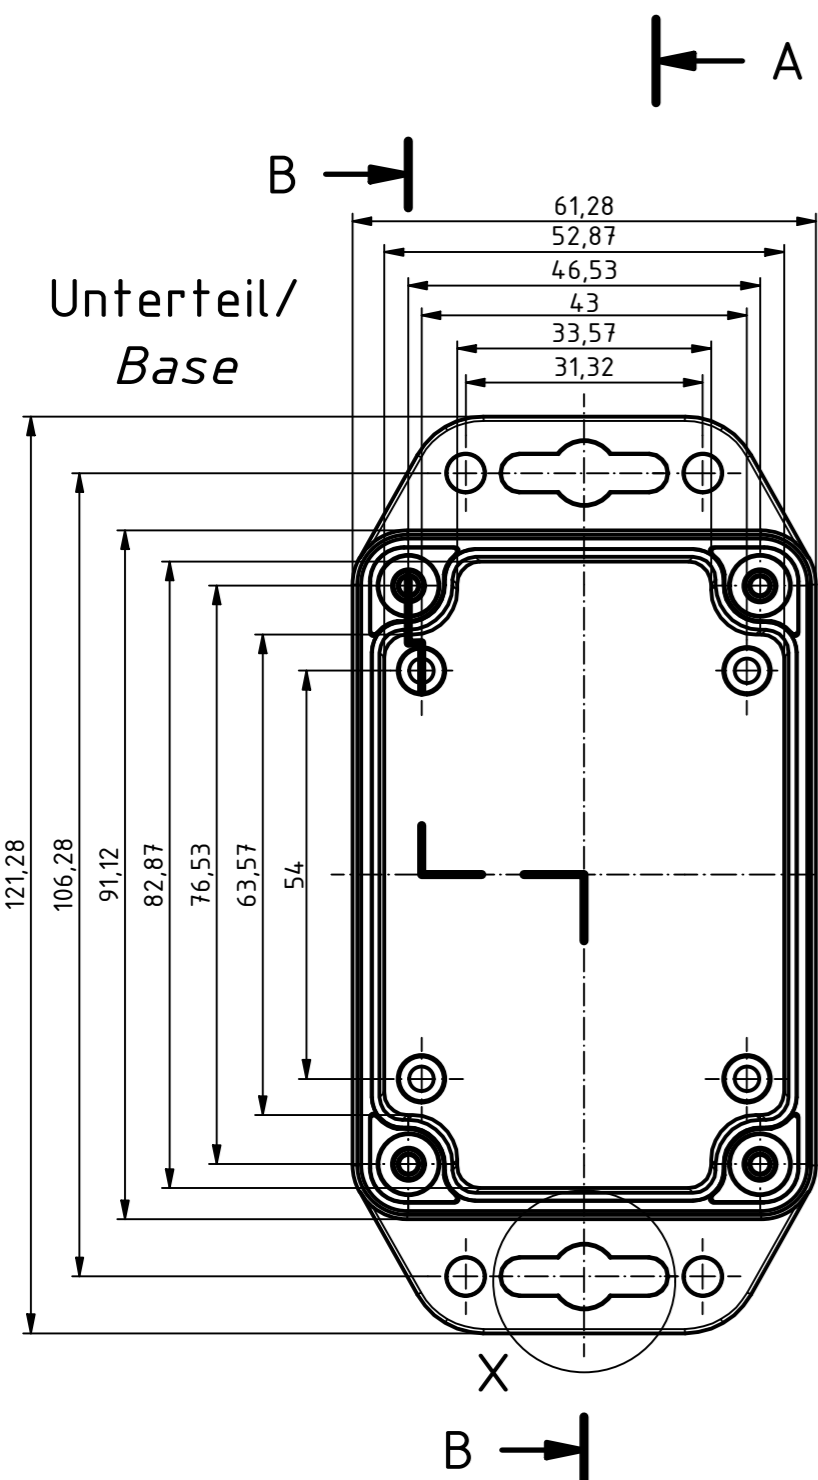

ISO ( 1 : 1 )

**RND**  
components

Z ( 2 : 1 )

SPECIFICATION	
RND NUMBER	RND 455-01337
Distrelec NUMBER	303-75-283
RND BAR CODE NUMBER	0042764639638
Product text English	Universal EnclosureABS-PC WL GREY.transp.lid.IP65
Outer Dimensions	90 x 60 x 39.9mm
Inner dimension length	63.6 x 52.9 x 38.8mm
Material	ABS & Polycarbonate
Colour	light grey, similar to RAL 7035
Lid	Transparent
Wall brackets	Yes
Colour	light grey, similar to RAL 7035
Protection class	IP65 IK07