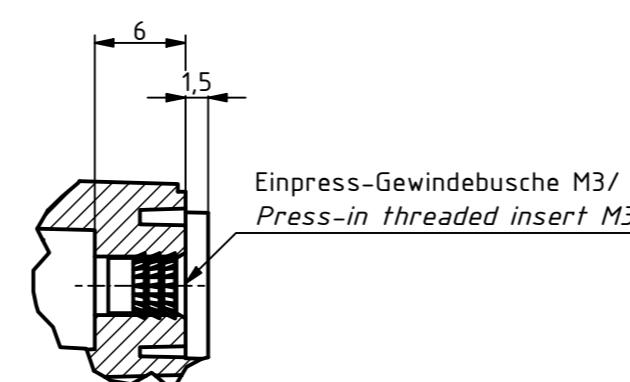

ISO ( 1 : 1 )

**RND**  
components

Z ( 2 : 1 )

SPECIFICATION	
RND NUMBER	RND 455-01337
Distrelec NUMBER	303-75-283
RND BAR CODE NUMBER	0042764639638
Product text English	Universal EnclosureABS-PC WL GREY.transp.lid.IP65
Outer Dimensions	90 x 60 x 39.9mm
Inner dimension length	63.6 x 52.9 x 38.8mm
Material	ABS & Polycarbonate
Colour	light grey, similar to RAL 7035
Lid	Transparent
Wall brackets	Yes
Colour	light grey, similar to RAL 7035
Protection class	IP65 IK07