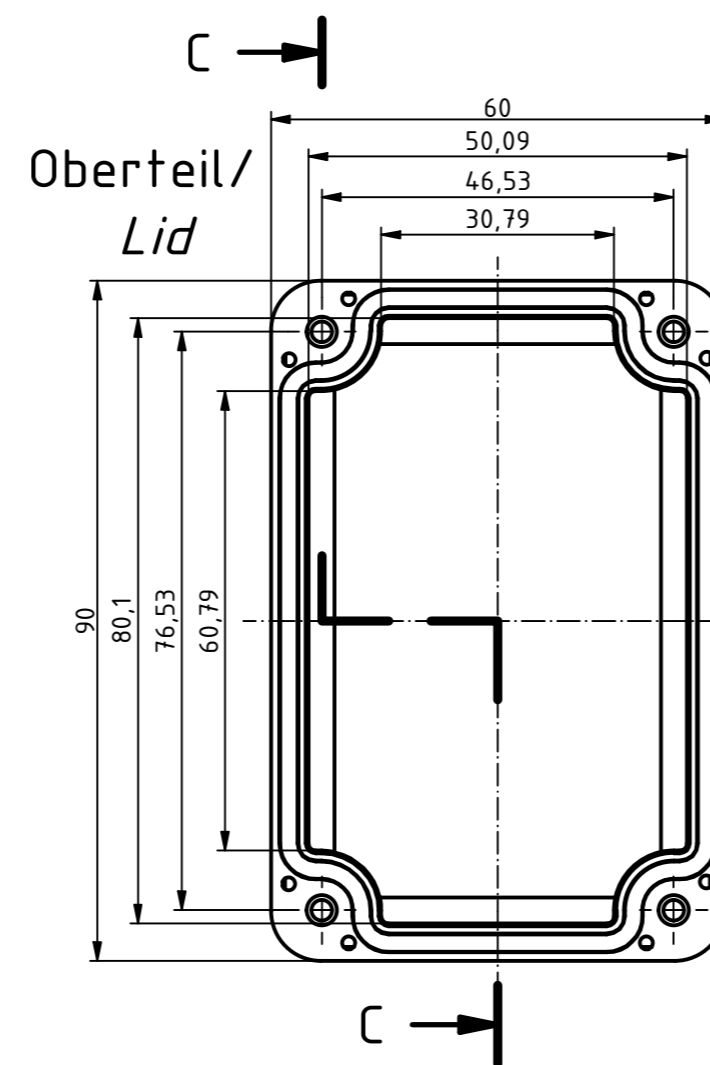

ISO ( 1 : 1 )

**RND**  
components

Z ( 2 : 1 )

SPECIFICATION	
RND NUMBER	RND 455-01337
Distrelec NUMBER	303-75-283
RND BAR CODE NUMBER	0042764639638
Product text English	Universal EnclosureABS-PC WL GREY.transp.lid.IP65
Outer Dimensions	90 x 60 x 39.9mm
Inner dimension length	63.6 x 52.9 x 38.8mm
Material	ABS & Polycarbonate
Colour	light grey, similar to RAL 7035
Lid	Transparent
Wall brackets	Yes
Colour	light grey, similar to RAL 7035
Protection class	IP65 IK07