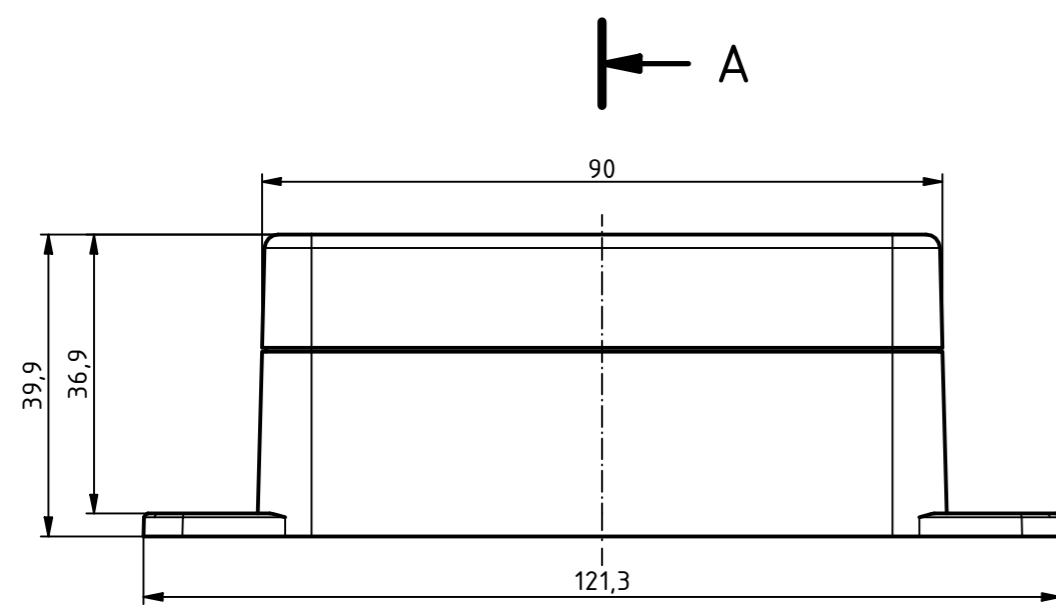

ISO ( 1 : 1 )

**RND**  
components

Z ( 2 : 1 )

SPECIFICATION	
RND NUMBER	RND 455-01337
Distrelec NUMBER	303-75-283
RND BAR CODE NUMBER	0042764639638
Product text English	Universal EnclosureABS-PC WL GREY.transp.lid.IP65
Outer Dimensions	90 x 60 x 39.9mm
Inner dimension length	63.6 x 52.9 x 38.8mm
Material	ABS & Polycarbonate
Colour	light grey, similar to RAL 7035
Lid	Transparent
Wall brackets	Yes
Colour	light grey, similar to RAL 7035
Protection class	IP65 IK07