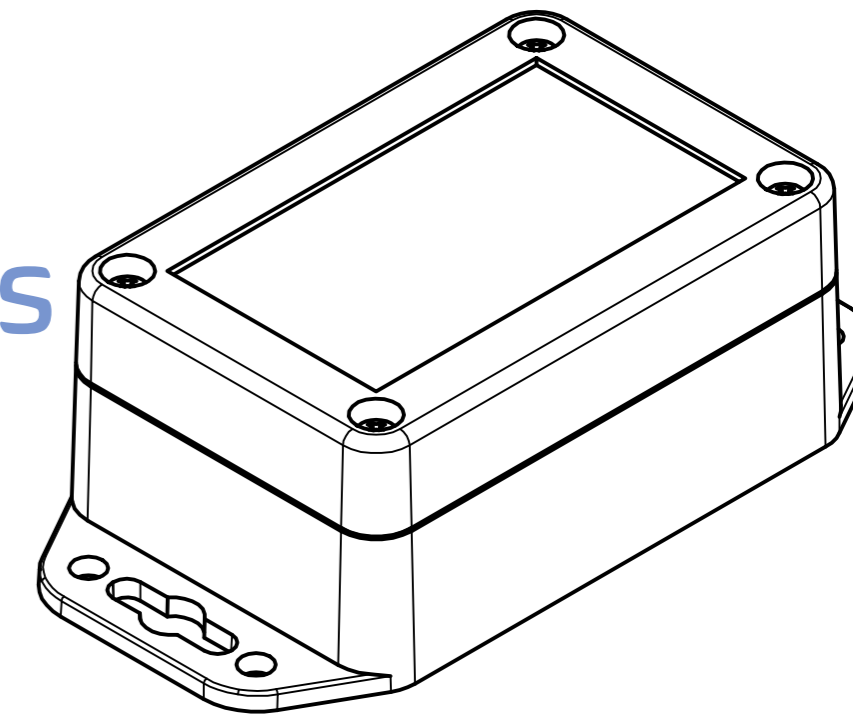

ISO ( 1 : 1 )

**RND**  
components

Z ( 2 : 1 )

SPECIFICATION	
RND NUMBER	RND 455-01337
Distrelec NUMBER	303-75-283
RND BAR CODE NUMBER	0042764639638
Product text English	Universal EnclosureABS-PC WL GREY.transp.lid.IP65
Outer Dimensions	90 x 60 x 39.9mm
Inner dimension length	63.6 x 52.9 x 38.8mm
Material	ABS & Polycarbonate
Colour	light grey, similar to RAL 7035
Lid	Transparent
Wall brackets	Yes
Colour	light grey, similar to RAL 7035
Protection class	IP65 IK07