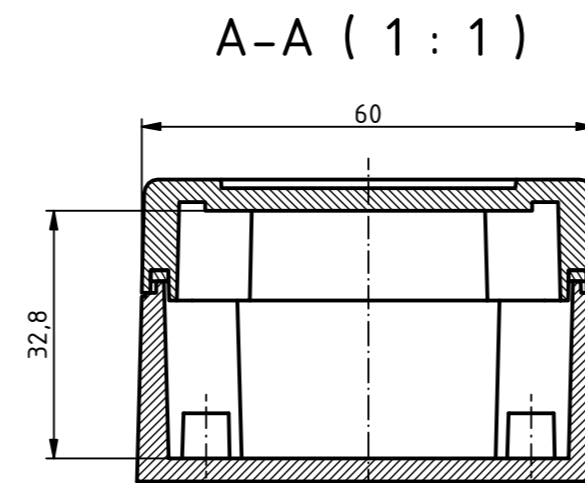

ISO ( 1 : 1 )

**RND**  
components

Z ( 2 : 1 )

SPECIFICATION	
RND NUMBER	RND 455-01337
Distrelec NUMBER	303-75-283
RND BAR CODE NUMBER	0042764639638
Product text English	Universal EnclosureABS-PC WL GREY.transp.lid.IP65
Outer Dimensions	90 x 60 x 39.9mm
Inner dimension length	63.6 x 52.9 x 38.8mm
Material	ABS & Polycarbonate
Colour	light grey, similar to RAL 7035
Lid	Transparent
Wall brackets	Yes
Colour	light grey, similar to RAL 7035
Protection class	IP65 IK07