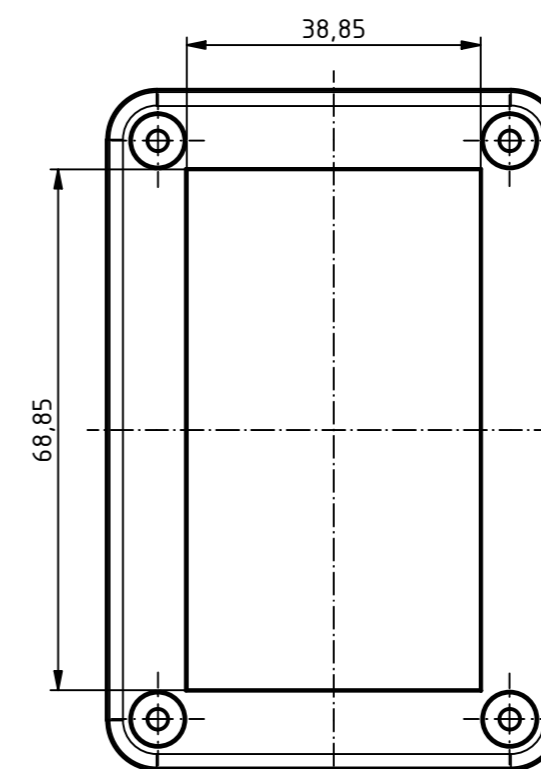

ISO ( 1 : 1 )

**RND**  
components

Z ( 2 : 1 )

SPECIFICATION	
RND NUMBER	RND 455-01337
Distrelec NUMBER	303-75-283
RND BAR CODE NUMBER	0042764639638
Product text English	Universal EnclosureABS-PC WL GREY.transp.lid.IP65
Outer Dimensions	90 x 60 x 39.9mm
Inner dimension length	63.6 x 52.9 x 38.8mm
Material	ABS & Polycarbonate
Colour	light grey, similar to RAL 7035
Lid	Transparent
Wall brackets	Yes
Colour	light grey, similar to RAL 7035
Protection class	IP65 IK07