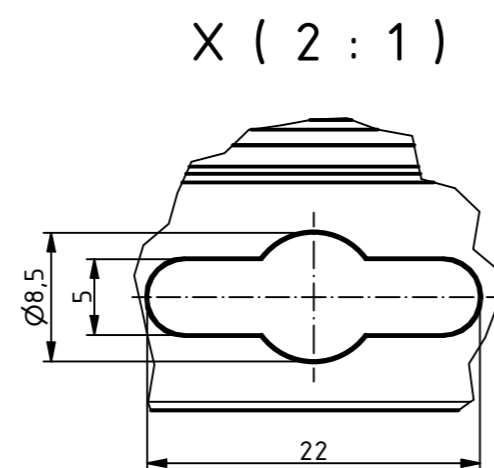

ISO ( 1 : 1 )

**RND**  
components

Z ( 2 : 1 )

SPECIFICATION	
RND NUMBER	RND 455-01337
Distrelec NUMBER	303-75-283
RND BAR CODE NUMBER	0042764639638
Product text English	Universal EnclosureABS-PC WL GREY.transp.lid.IP65
Outer Dimensions	90 x 60 x 39.9mm
Inner dimension length	63.6 x 52.9 x 38.8mm
Material	ABS & Polycarbonate
Colour	light grey, similar to RAL 7035
Lid	Transparent
Wall brackets	Yes
Colour	light grey, similar to RAL 7035
Protection class	IP65 IK07