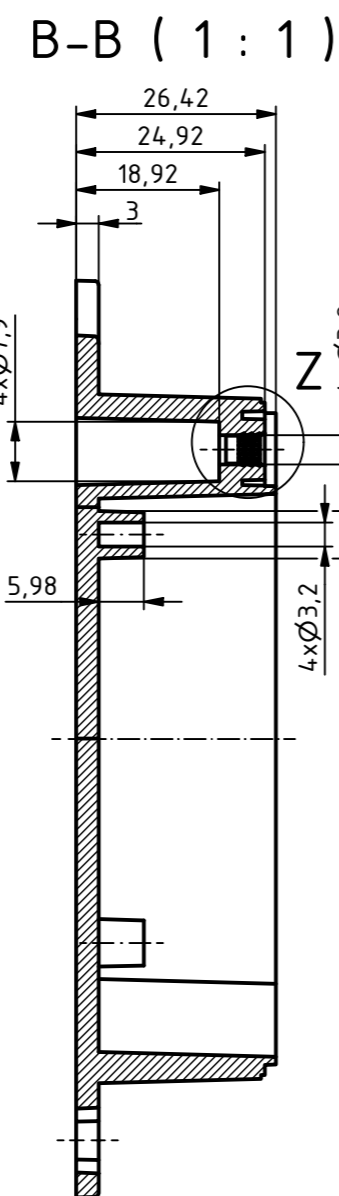

ISO ( 1 : 1 )

**RND**  
components

Z ( 2 : 1 )

SPECIFICATION	
RND NUMBER	RND 455-01337
Distrelec NUMBER	303-75-283
RND BAR CODE NUMBER	0042764639638
Product text English	Universal EnclosureABS-PC WL GREY.transp.lid.IP65
Outer Dimensions	90 x 60 x 39.9mm
Inner dimension length	63.6 x 52.9 x 38.8mm
Material	ABS & Polycarbonate
Colour	light grey, similar to RAL 7035
Lid	Transparent
Wall brackets	Yes
Colour	light grey, similar to RAL 7035
Protection class	IP65 IK07