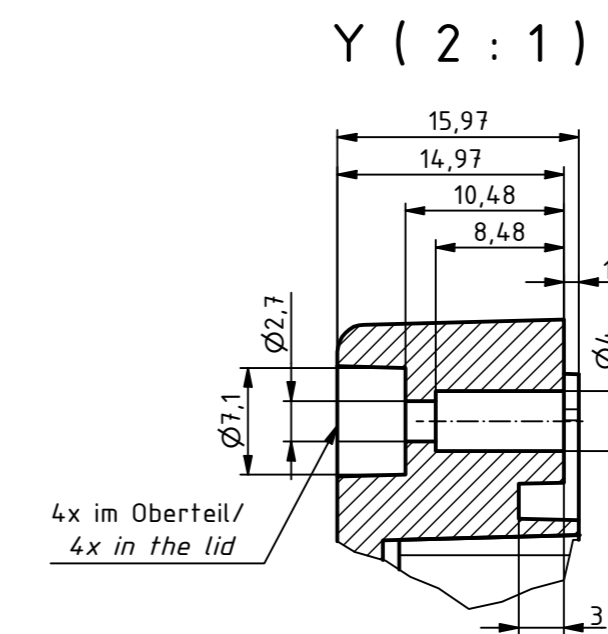

ISO ( 1 : 1 )

**RND**  
components

Z ( 2 : 1 )

SPECIFICATION	
RND NUMBER	RND 455-01337
Distrelec NUMBER	303-75-283
RND BAR CODE NUMBER	0042764639638
Product text English	Universal EnclosureABS-PC WL GREY.transp.lid.IP65
Outer Dimensions	90 x 60 x 39.9mm
Inner dimension length	63.6 x 52.9 x 38.8mm
Material	ABS & Polycarbonate
Colour	light grey, similar to RAL 7035
Lid	Transparent
Wall brackets	Yes
Colour	light grey, similar to RAL 7035
Protection class	IP65 IK07